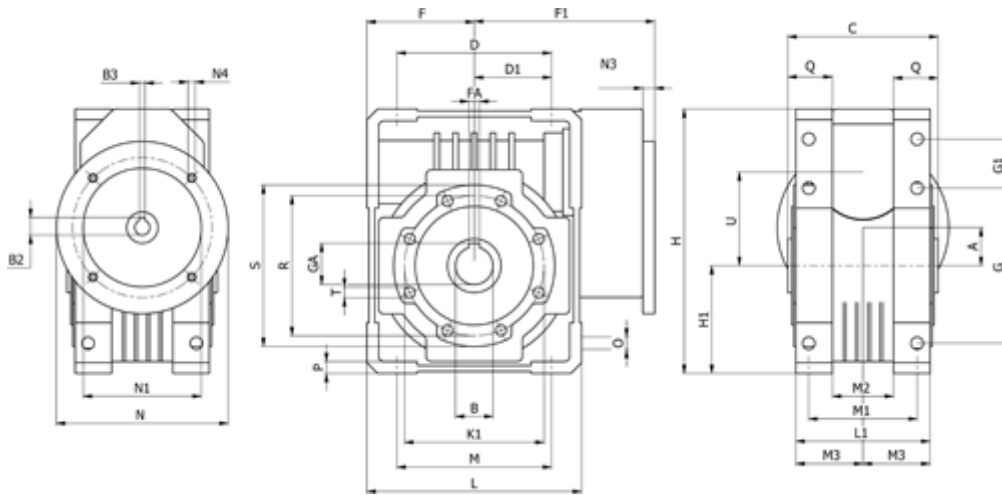

# Data Sheet

Article number: 3921086034735

Description: Worm gear  
WR 86-U-34,5-90B5, without lubrication

## Measures

A = 86.90	F = 100	L = 200	N2 = 130	T = M10x18
B = 35	F1 = 180	L1 = 125	N3 = 12.0	U = 110
B1 E7 = 24	FA = 10	M = 144	N4 = M10x13	
B2 = 27.3	G = 144	M1 = 101	O = 11.5	
B3 H9 = 8	G1 = 45.5	M2 = 57	P = 11	
C = 140	GA = 38.3	M3 = 64.5	Q = 45	
D = 144.0	H = 245.5	N = 200	R = 130	
D1 = 72.0	H1 = 100.0	N1 = 165	S = 150	